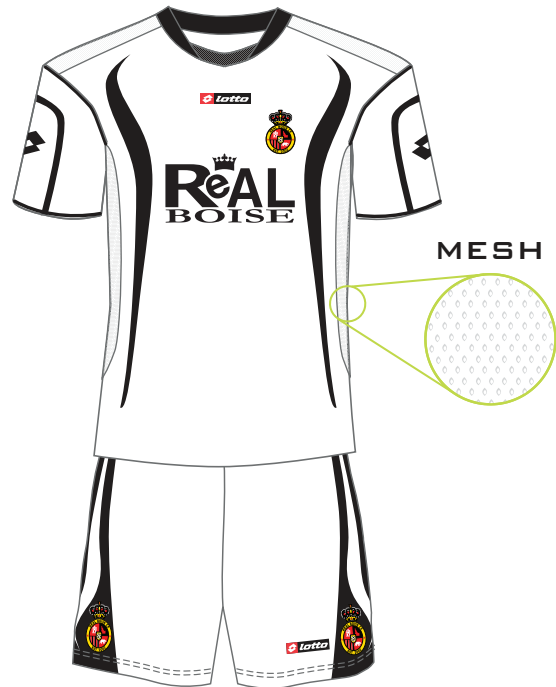

GRAVITY
WHITE/BLACK

CAMPIONATO
BLACK/RED

CUSTOMER: REAL BOISE

STYLE: CAMPIONATO & GRAVITY

SEMI-CUSTOM FULL-CUSTOM

SCREENS:

BLACK RED

ADD ONS:

FRONT LEFT CHEST GRAPHIC
H 3.5" X W 2.3"

SHORT LOGO
H 3" X W 2"

BLACK RED GOLD

TEAM SOCKS

FRONT CENTER
H 4.75" X W 9"

BLACK

APPROVED BY: _____

DATE: _____